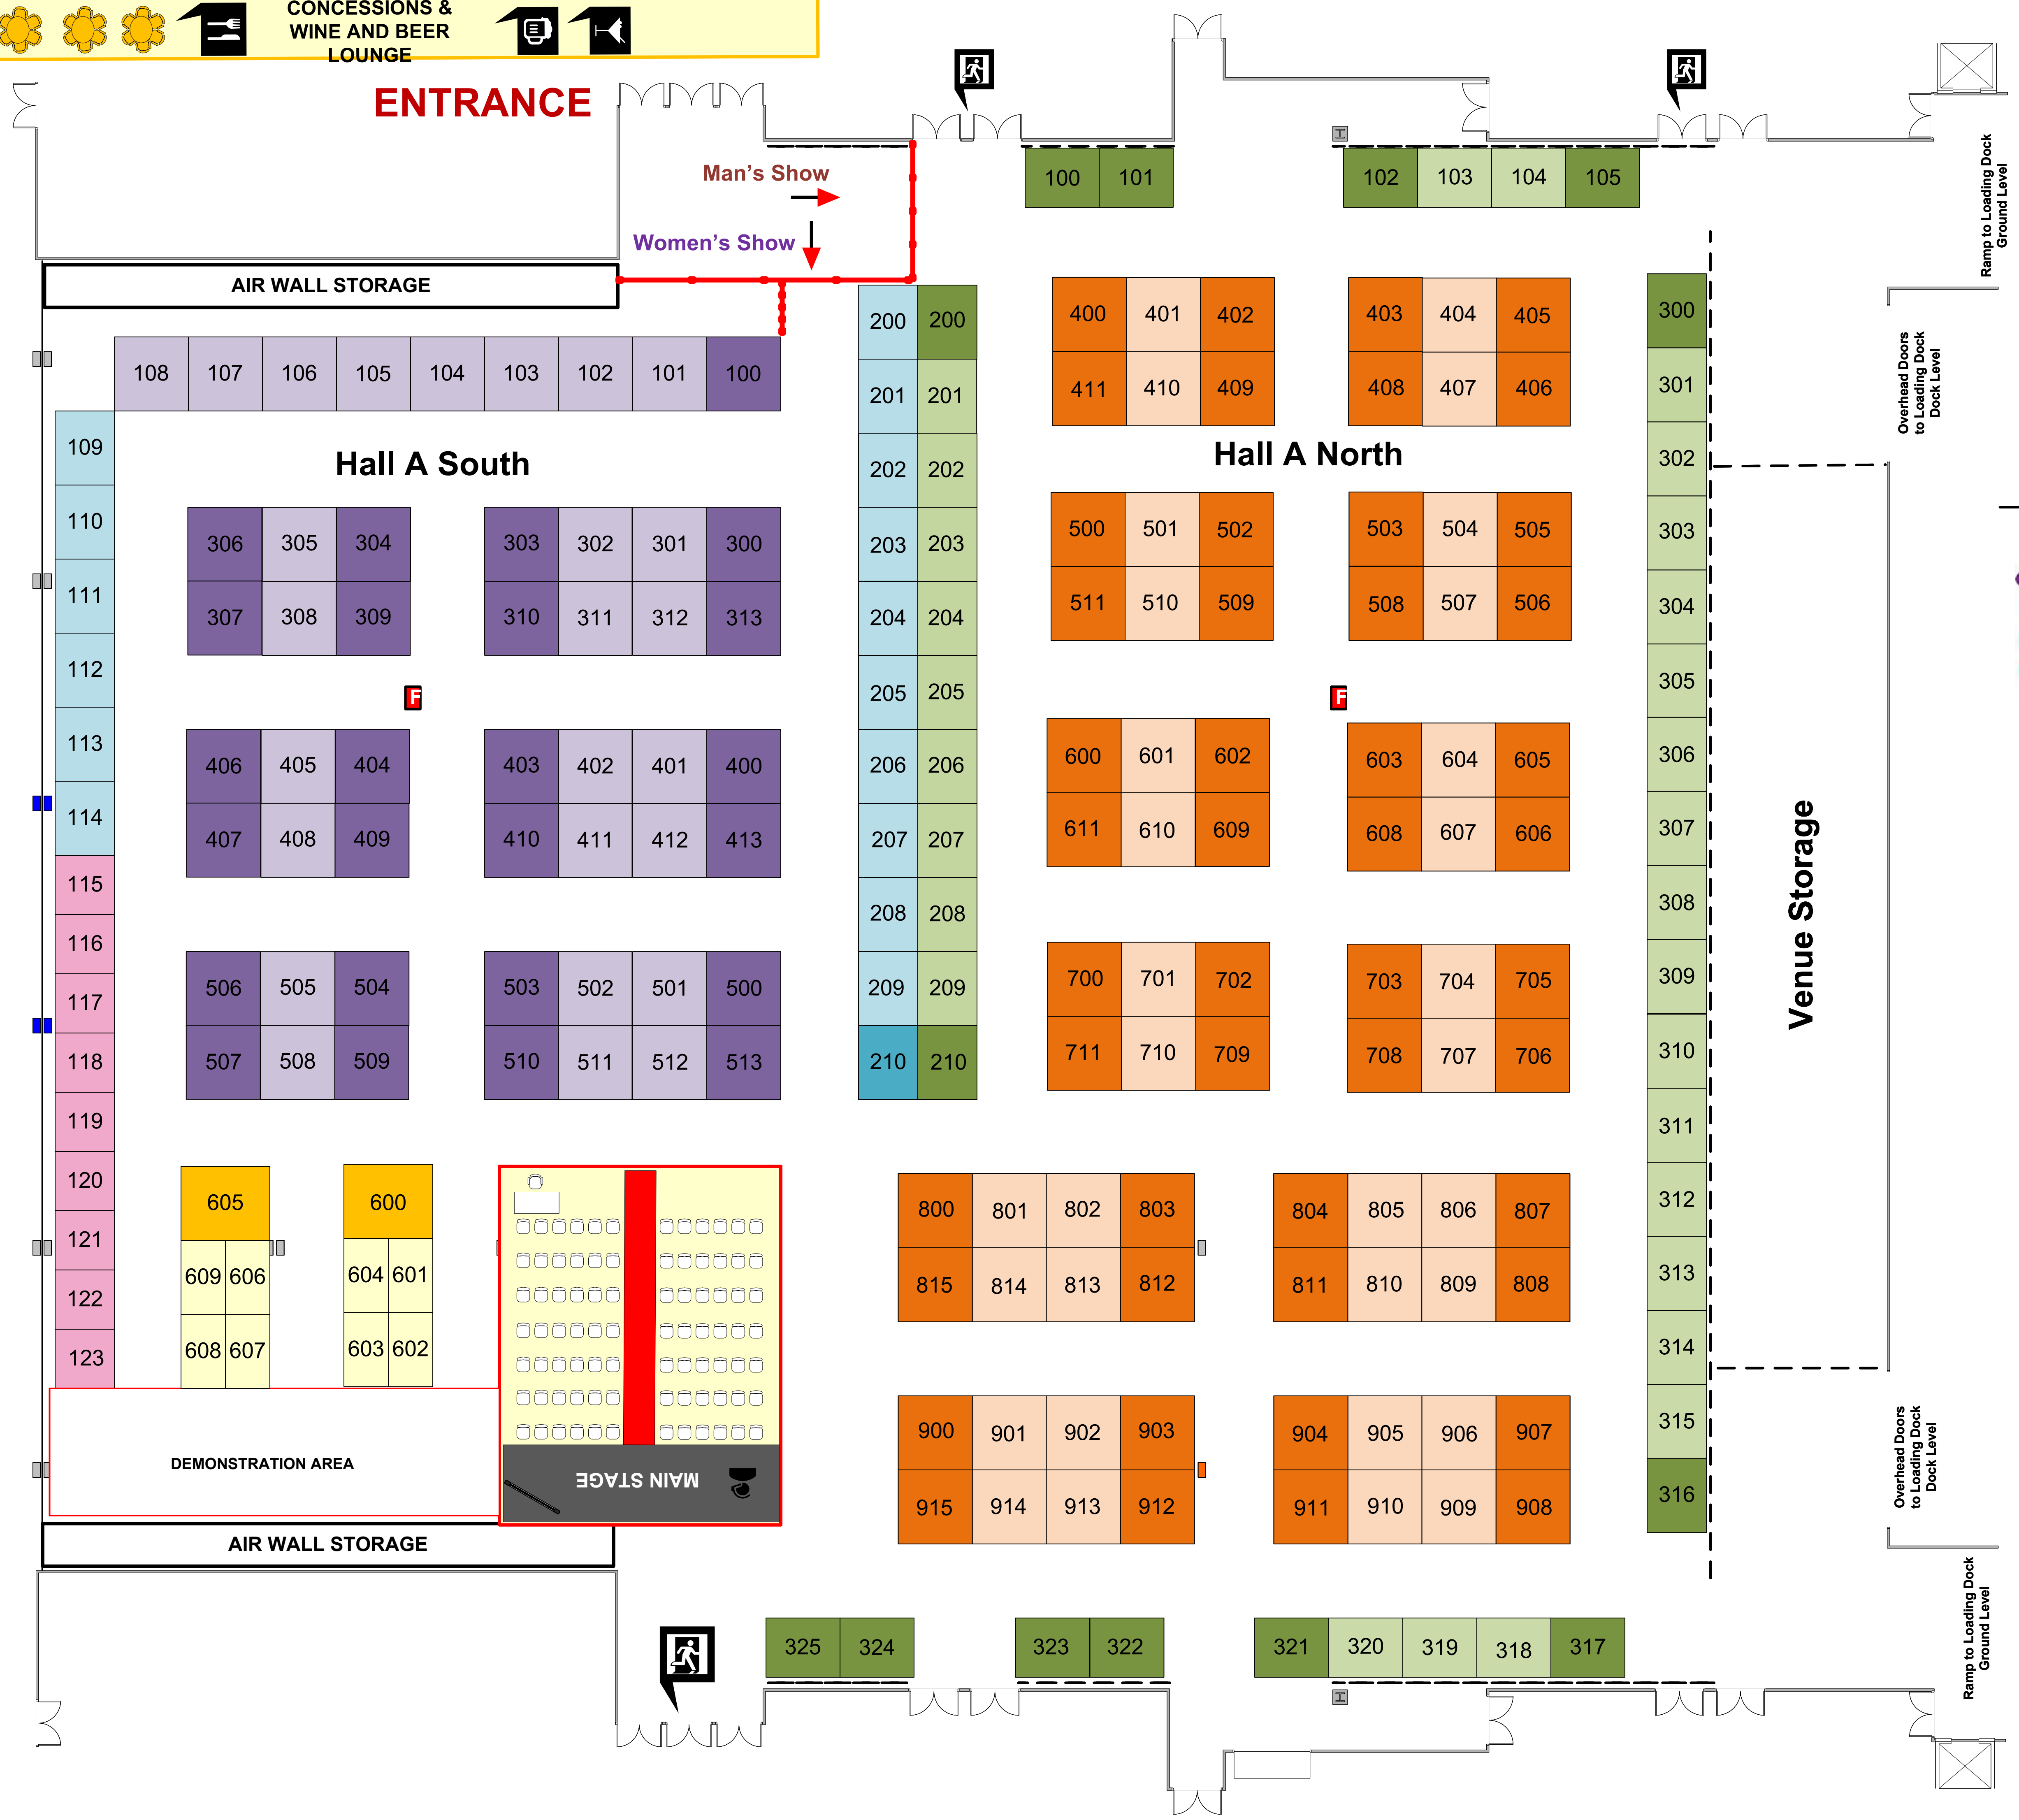

WINNIPEG WOMEN'S SHOW & MANITOBA MEN'S SHOW

Two Shows ... Under One Roof

RBC Convention Centre
Hall A

March 13, 2027 10am – 6pm
March 14, 2027 10am – 5pm

Hall A South LEGEND

- 6 x 10 INLINE
- 8 x 8 INLINE
- 8 x 10 INLINE
- 8 x 10 CORNER
- 10 x 10 INLINE
- 10 x 10 CORNER
- 10 x 12 CORNER

Hall A North LEGEND

- 8 x 10 INLINE
- 8 x 10 CORNER
- 10 x 10 INLINE
- 10 x 10 CORNER

- Drain/Water/Electrical
- Drain/Water/Air/Gas/Electrical
- Electrical
- Fire Hose Port
- Venue Black Scrim