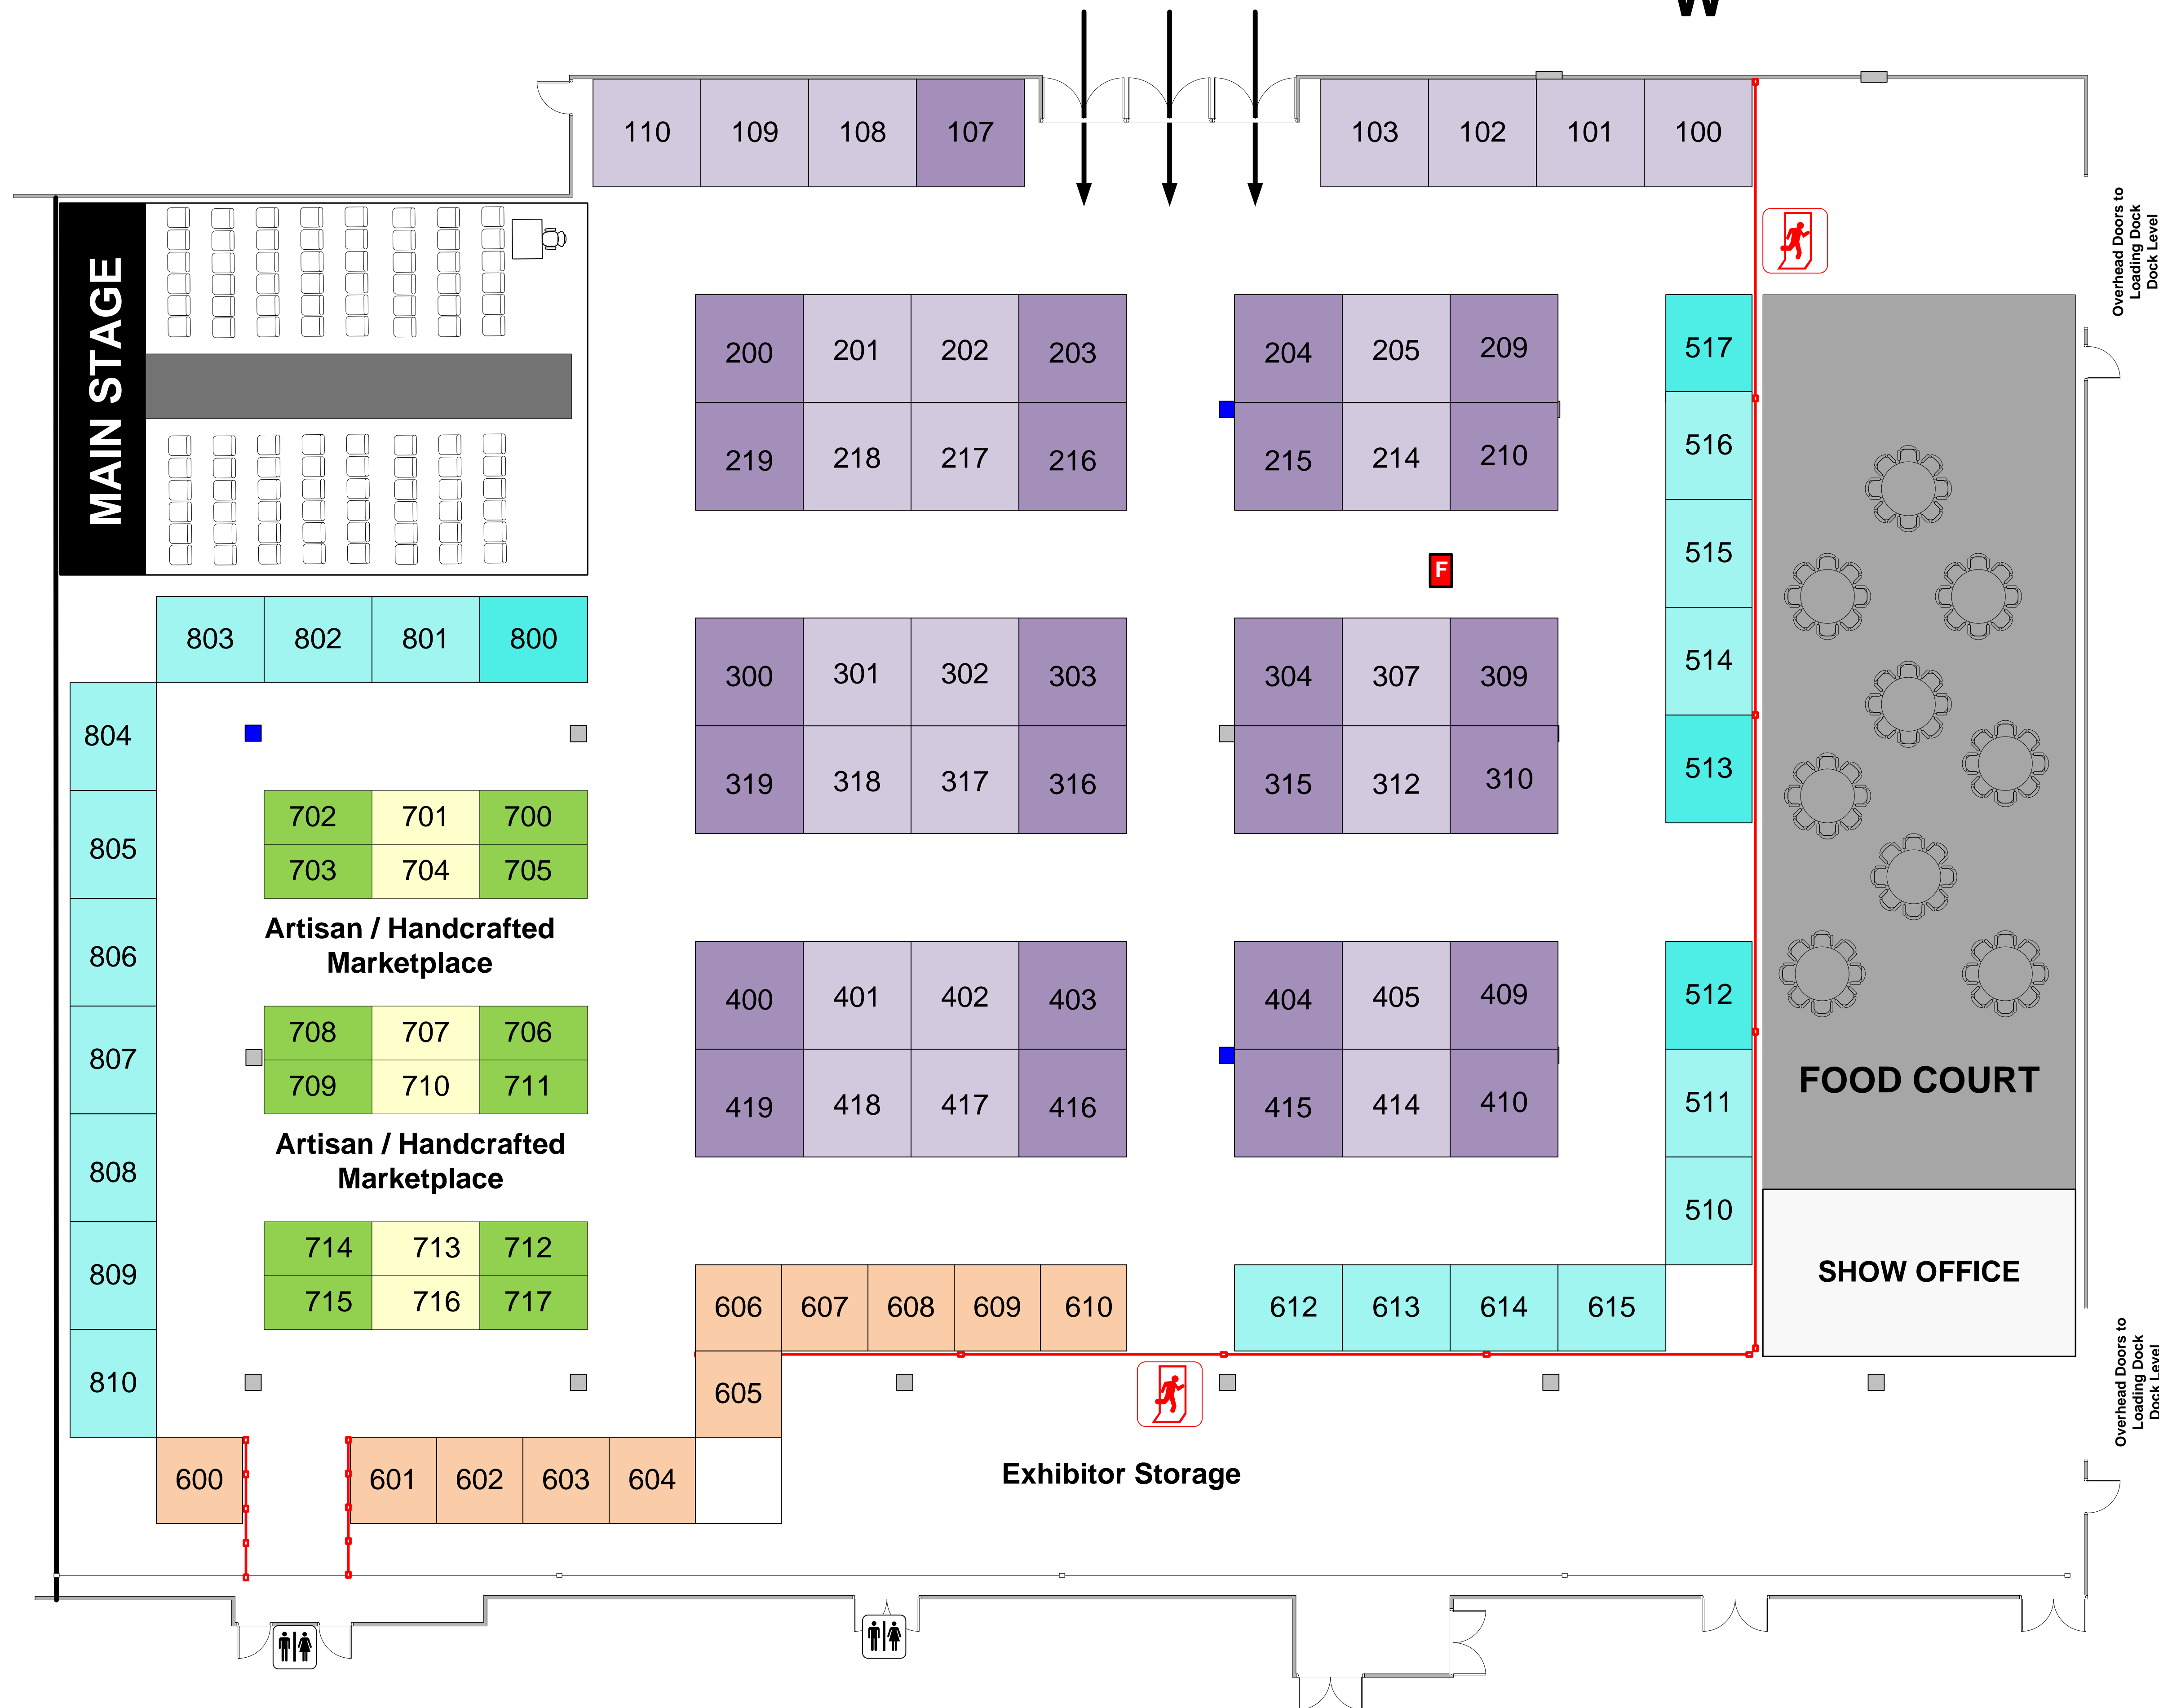

Winnipeg Women's Show 2025

RBC Convention Centre – 3rd Floor Hall D

Winnipeg, MB

March 8 - 9, 2025

EmpowerHER Events
204-289-2450
sales@winnipegwomensshow.com

LEGEND

- 8x8 Inline
- 8x10 Inline
- 8x10 Corner
- 10x10 Inline
- 10x10 Corner

Artisan / Handcrafted Marketplace

- 5x10 Inline
- 5x10 Corner

Floor plan is subject to change.
Last modified: October 1, 2024