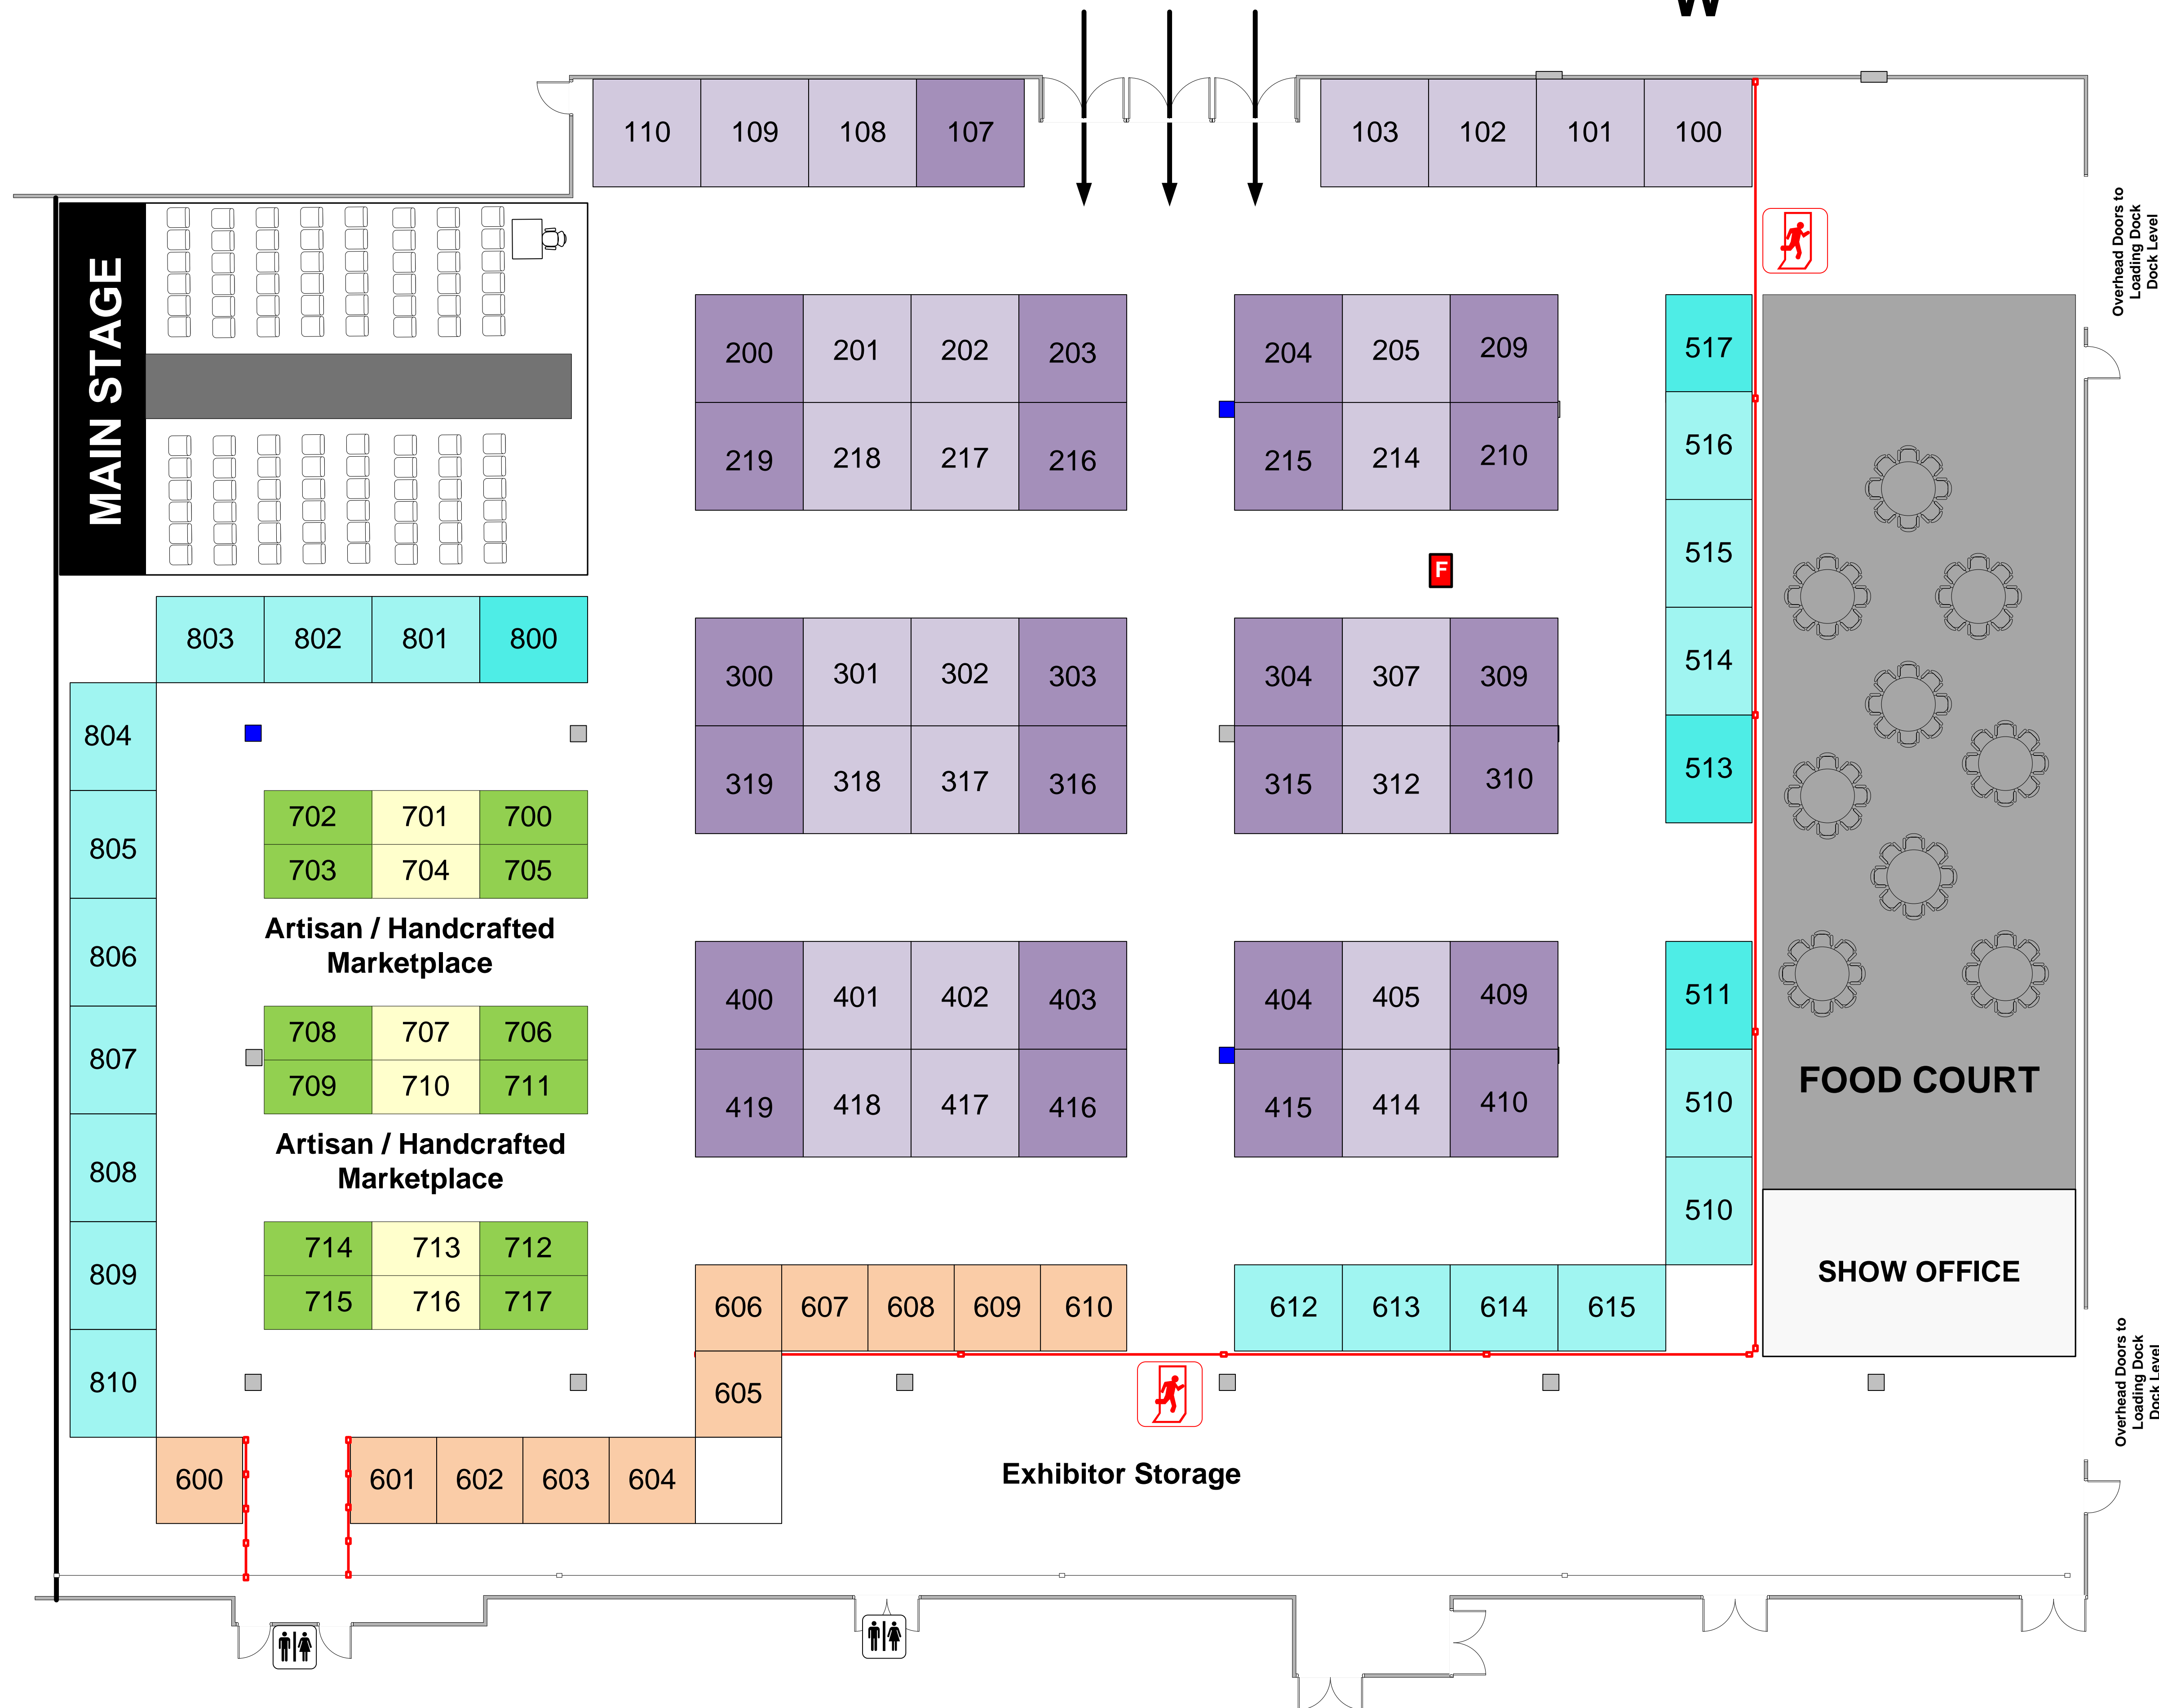

Winnipeg Women's Show 2025

RBC Convention Centre – 3rd Floor Hall D

Winnipeg, MB

March 8 - 9, 2025

EmpowerHER Events
 204-289-2450
info@winnipegwomensshow.com

LEGEND

- 8x8 Inline **\$770**
 - 8x10 Inline **\$925**
 - 8x10 Corner **\$1025**
 - 10x10 Inline **\$1100**
 - 10x10 Corner **\$1195**
-
- Artisan / Handcrafted Marketplace**
 - 5x10 Inline **\$575**
 - 5x10 Corner **\$650**

Floor plan is subject to change.
 Last modified: October 1, 2024