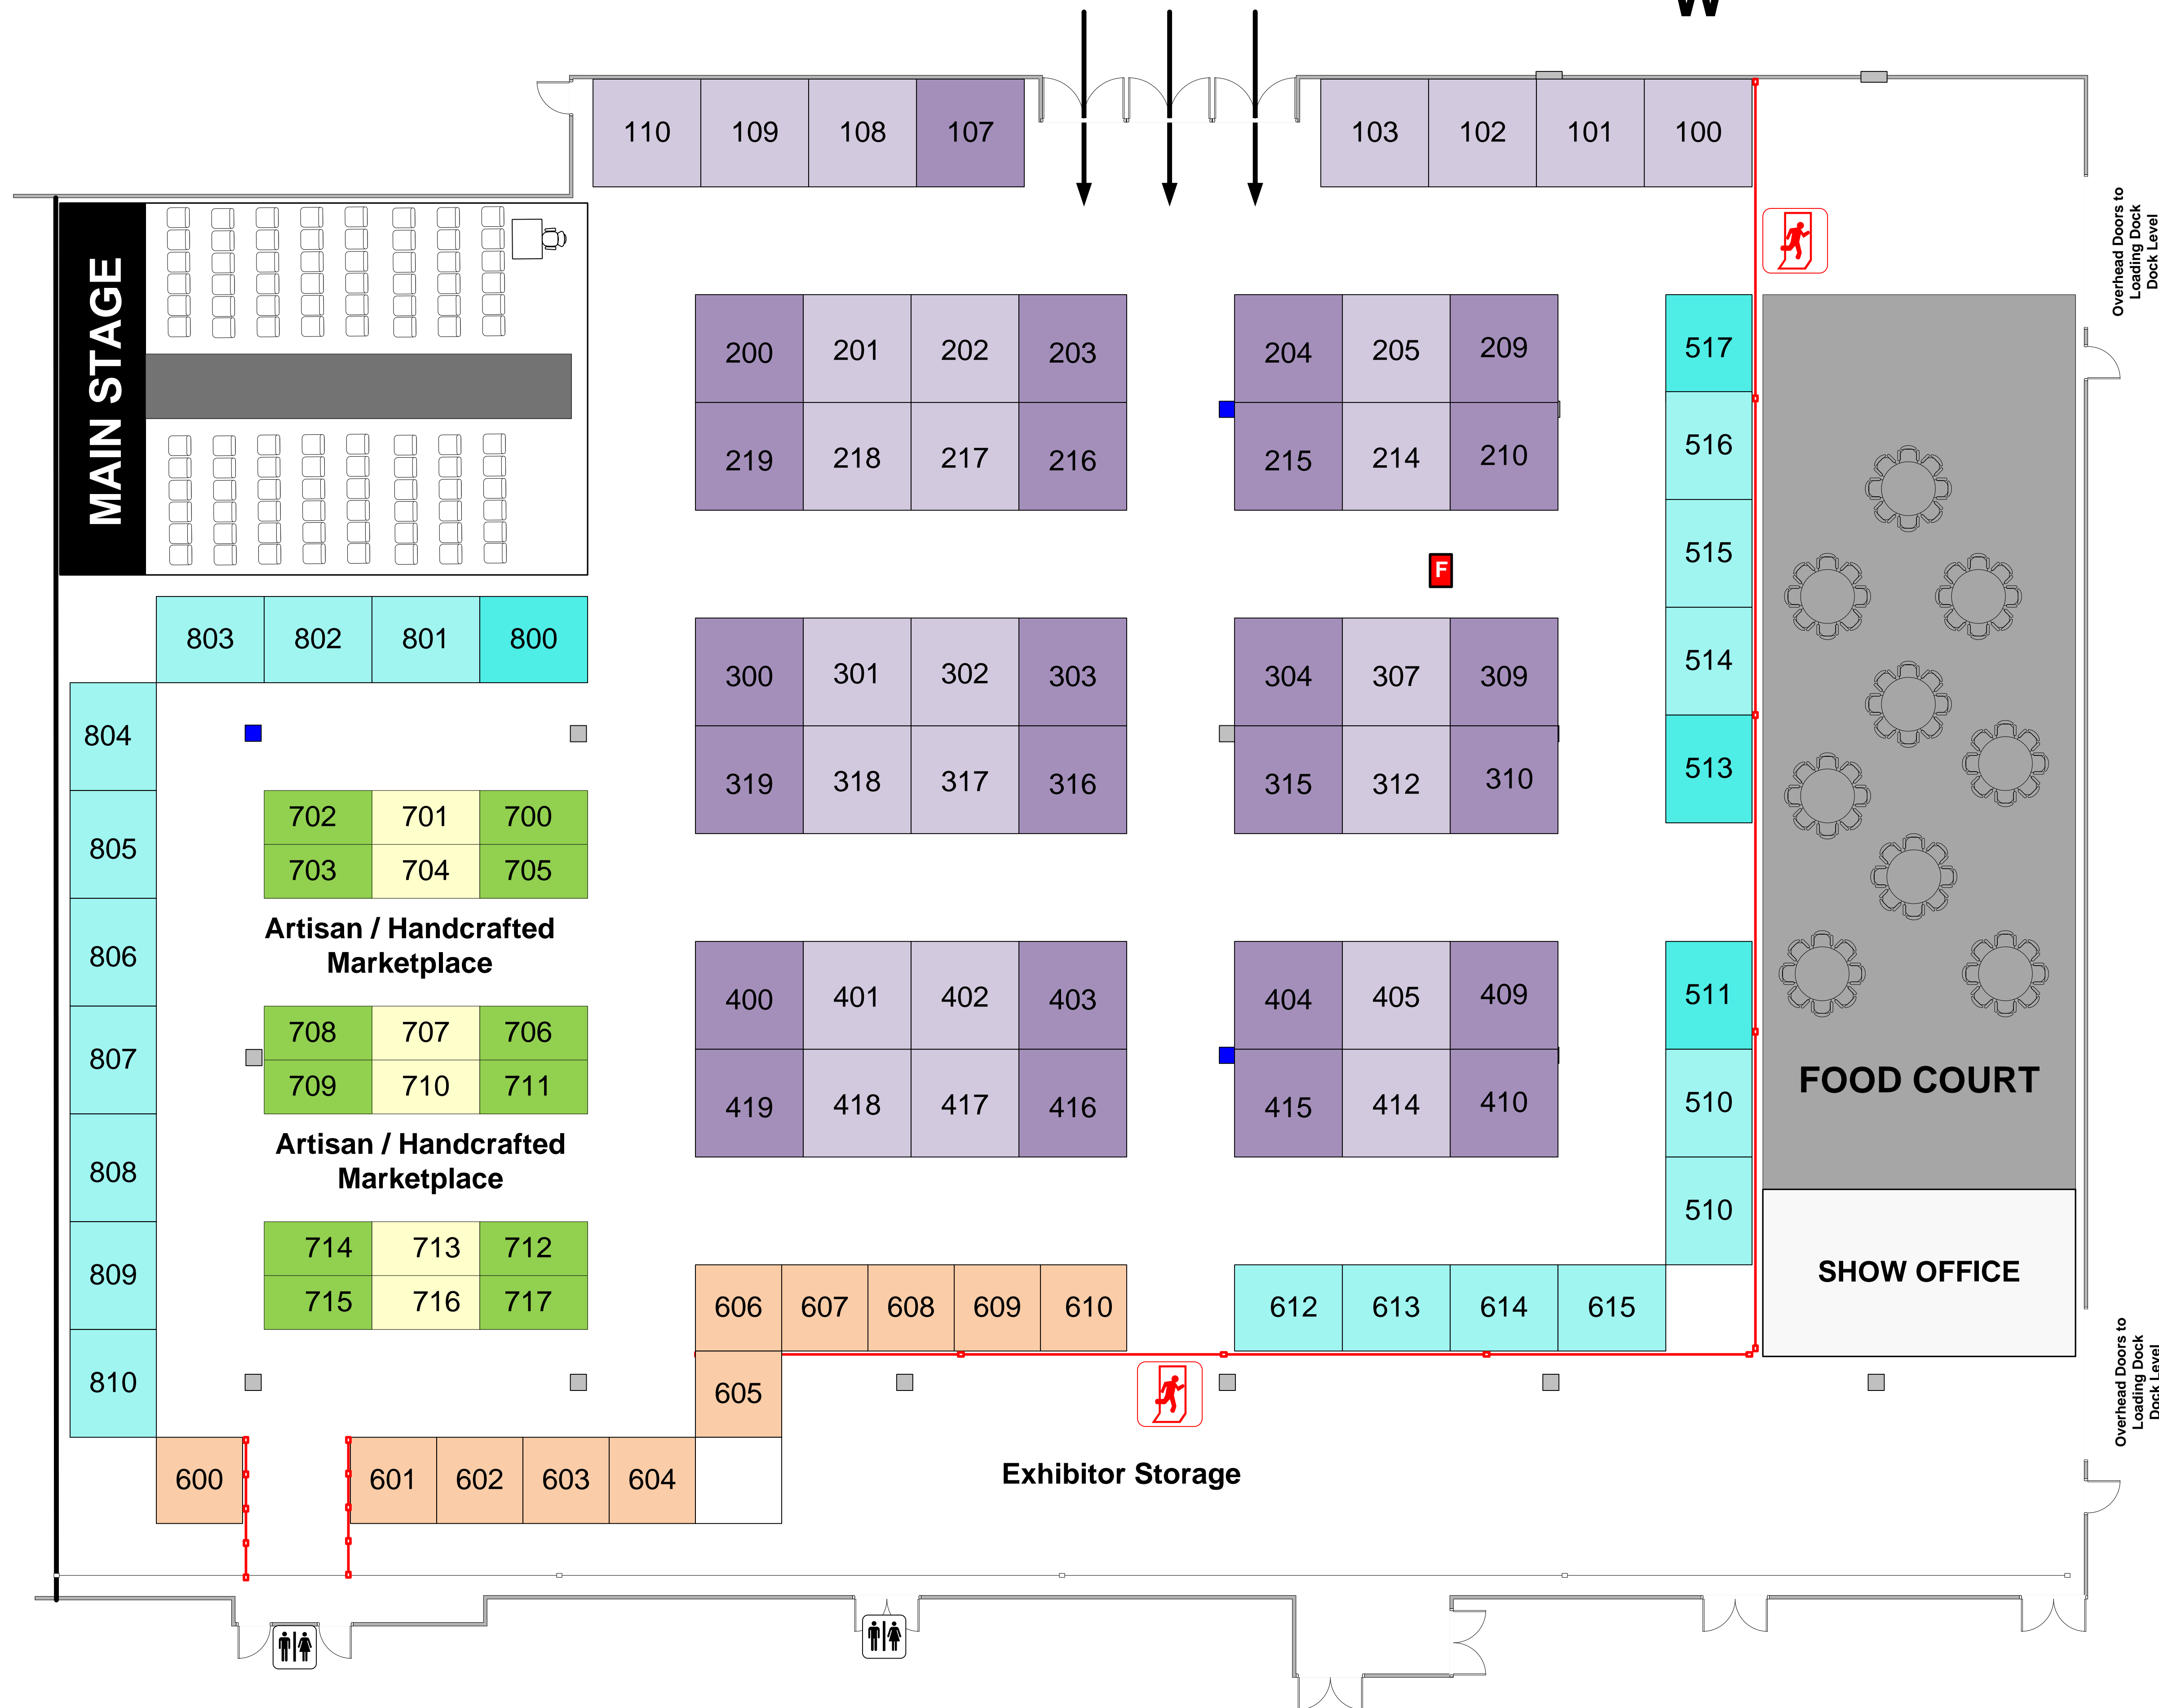

Winnipeg Women's Show 2025

RBC Convention Centre – 3rd Floor Hall D

Winnipeg, MB

March 8 - 9, 2025

EmpowerHER Events
204-289-2450
sales@winnipegwomensshow.com

LEGEND

-  8x8
Inline
-  8x10
Inline
-  8x10
Corner
-  10x10
Inline
-  10x10
Corner

Artisan / Handcrafted Marketplace

-  5x10
Inline
-  5x10
Corner

Floor plan is subject to change.
Last modified: October 1, 2024